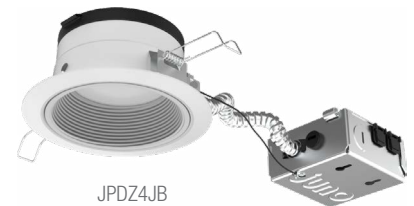

Juno® Podz™ Canless LED Downlights

The NEW Contractor Select™ version of the Juno Podz Canless Downlight is now easier than ever before to order, stock, and install. Through the simplified one-line ordering process, both the trim and remote junction box ship together in one single carton.

Available in 4" and 6" sizes, the Podz' canless design allows for quick installation directly into the plenum from below the ceiling saving the installer time and money. Additionally, the Podz LED downlights provide increased flexibility by providing switches directly on the fixture to toggle between three lumen outputs, five color temperatures, and a WarmDim® setting. Make Podz your go-to fixture that easily adapts to different ceiling heights and performance levels required by the application.

Features include:

- Complete fixture including trim and remodel junction box ships in one carton
- Easy-to-handle canless design can be installed from below the ceiling, no housing needed
- IC-Rated for direct contact with insulation
- Deeply regressed light source provides traditional downlight aesthetics
- Patent-pending light engine featuring switchable white, adjustable lumen output and WarmDim® technology

Select 700L, 1000L or 1200L performance.

Spring Clips for Easy Install

Quick Connect Electrical Attachment

Allows for easy electrical connection of the trim module to remodel junction box.

Canless Installation