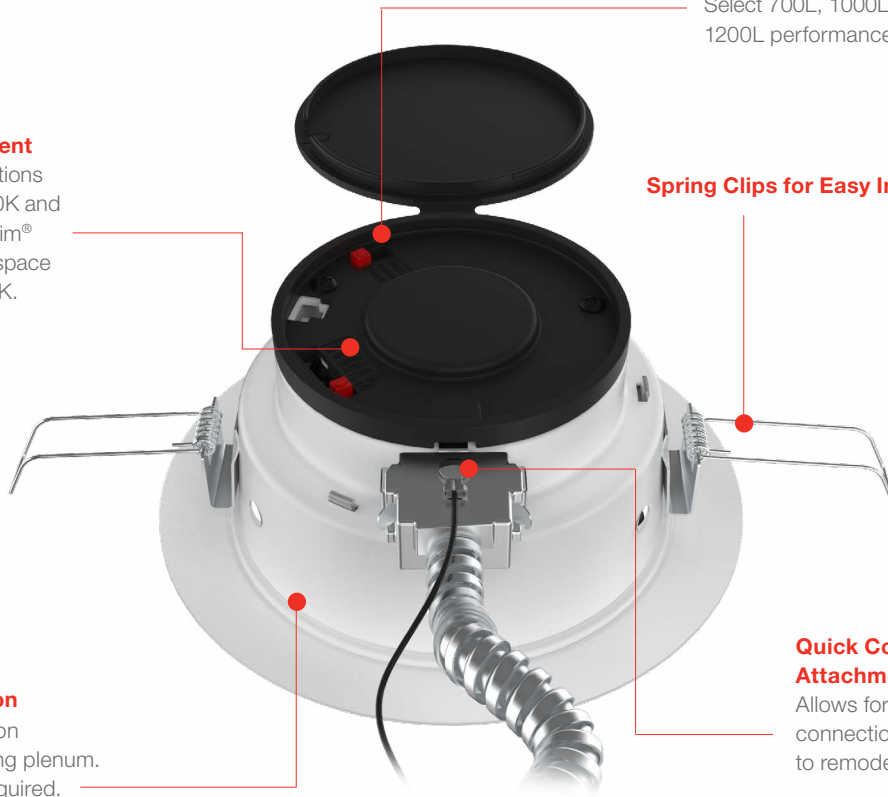

Juno® Podz™ Canless LED Downlights

LED CCT Adjustment

Switchable white options in 27K, 30K, 35K, 40K and 50K. Built in WarmDim® setting warms your space from 2850K to 1900K.

Adjustable Lumen Output

Select 700L, 1000L or 1200L performance.

Spring Clips for Easy Install

Quick Connect Electrical Attachment

Allows for easy electrical connection of the trim module to remodel junction box.

Canless Installation

IC rated for installation directly into the ceiling plenum. No other housing required. Shallow, < 3" form factor.

Catalog #	Ci Code	UPC	Description	Replaces Up To	Lumens	Input Watts	CCT	CRI	Voltage	Finish	Dimming Protocol	Pallet Qty.
JPDZ4JB RDB1 WWH M6	*275K52	00196182210761	Juno Podz 4" Trim and Remodel Junction Box - White Round Downlight Baffle	120W Incandescent	700L/ 1000L/ 1200L	7.5W - 15.2W	2700K/ 3000K/ 3500K/ 4000K/ 5000K WarmDim	90	120V	White	Forward & Reverse Phase Cut	300
JPDZ6JB RDB1 WWH M6	*275KFV	00196182213083	Juno Podz 6" Trim and Remodel Junction Box - White Round Downlight Baffle	120W Incandescent	700L/ 1000L/ 1200L	7.5W - 15.2W	2700K/ 3000K/ 3500K/ 4000K/ 5000K WarmDim	90	120V	White	Forward & Reverse Phase Cut	216