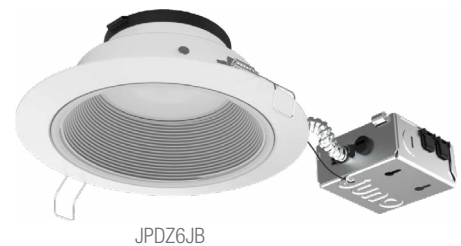

Juno® Podz™ Canless LED Downlights

The NEW Contractor Select™ version of the Juno Podz Canless Downlight is now easier than ever before to order, stock, and install. Through the simplified one-line ordering process, both the trim and remote junction box ship together in one single carton.

Available in 4" and 6" sizes, the Podz' canless design allows for quick installation directly into the plenum from below the ceiling saving the installer time and money. Additionally, the Podz LED downlights provide increased flexibility by providing switches directly on the fixture to toggle between three lumen outputs, five color temperatures, and a WarmDim® setting. Make Podz your go-to fixture that easily adapts to different ceiling heights and performance levels required by the application.

Features include:

- Complete fixture including trim and remodel junction box ships in one carton
- Easy-to-handle canless design can be installed from below the ceiling, no housing needed
- IC-Rated for direct contact with insulation
- Deeply regressed light source provides traditional downlight aesthetics
- Patent-pending light engine featuring switchable white, adjustable lumen output and WarmDim® technology

Select 700L, 1000L or 1200L performance.

Spring Clips for Easy Install

Quick Connect Electrical Attachment

Allows for easy electrical connection of the trim module to remodel junction box.

Canless Installation