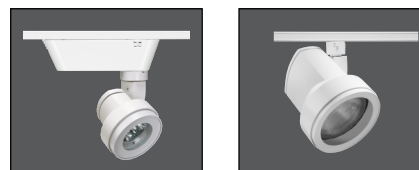

**PRODUCT DESCRIPTION**

The contemporary styling of the Cylindra fixture enables it to subtly enhance practically any decor without diverting attention from the surrounding environment. Soft curved surfaces combine with clean, crisp edges to provide a uniquely attractive aesthetic. Cylindra's integral, bayonet-mounted accessory holder accommodates up to two accessories simultaneously.

**Low Voltage MR16**

**Construction** Die cast aluminum housing.

**Lamp** 12V, 50W maximum MR16 GU5.3/GX5.3 bi-pin.

**Socket** Ceramic bi-pin.

**Accessory Holder** Integral to fixture design • Die cast aluminum construction • Precision bayonet mounting • Accommodates up to two accessories simultaneously • Clear glass lens included with fixture.