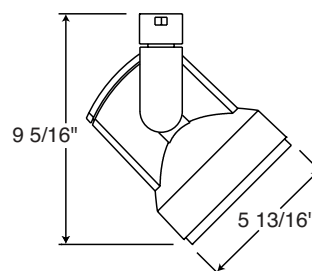

Accessory Holder Integral to fixture design • Die cast aluminum construction • Precision bayonet mounting • Accommodates up to two accessories simultaneously.

Aiming 360° horizontal coverage • 105° vertical aiming capability.

Labels UL • C-UL Listed • Union made • Assembled in U.S.A.

Specifications subject to change without notice.

Catalog Number	Description	Finish	Lamp
T846 WH	Cylindra w/Universal Trac Adapter	White	150W PAR38 max.
T846 BL	Cylindra w/Universal Trac Adapter	Black	150W PAR38 max.
T846 SL	Cylindra w/Universal Trac Adapter	Silver	150W PAR38 max.
T846 TEK WH	Cylindra w/TEK Trac Adapter	White	150W PAR38 max.
T846 TEK BL	Cylindra w/TEK Trac Adapter	Black	150W PAR38 max.
T846 TEK SL	Cylindra w/TEK Trac Adapter	Silver	150W PAR38 max.
T846 GTYPE WH	Cylindra w/G-Type Trac Adapter	White	150W PAR38 max.
T846 GTYPE BL	Cylindra w/G-Type Trac Adapter	Black	150W PAR38 max.
T846 GTYPE SL	Cylindra w/G-Type Trac Adapter	Silver	150W PAR38 max.
T846 HTYPE WH	Cylindra w/H-Type Trac Adapter	White	150W PAR38 max.
T846 HTYPE BL	Cylindra w/H-Type Trac Adapter	Black	150W PAR38 max.
T846 HTYPE SL	Cylindra w/H-Type Trac Adapter	Silver	150W PAR38 max.
T846 LTYPE WH	Cylindra w/L-Type Trac Adapter	White	150W PAR38 max.
T846 LTYPE BL	Cylindra w/L-Type Trac Adapter	Black	150W PAR38 max.
T846 LTYPE SL	Cylindra w/L-Type Trac Adapter	Silver	150W PAR38 max.

ACCESSORIES

Cat. No.	Description	Cat. No.	Description
HCLBL 469	Hexagonal Cell Louver - Black	UVF 469	UV Filter
CCLBL 469	Cube Cell Louver - Black	DIFF 469	Diffusion Lens
SNOOTBL 469	Snoot - Black	SOLITE 469	Uniformity Lens (Solite)
CGF 469	Color Glass Filters	PRISM 469	Prismatic Spread Lens
DGF 469	Dichroic Glass Filters	LSPREAD 469	Linear Spread Lens
DCCF 469	Dichroic Color Correction Filters	T40N¹	Monopoint Canopy

See specification sheet [D1.2.2](#) for details. Other accessories can be found on specification sheet [D1.2.0](#).

Notes:

¹ Add finish code to complete catalog number (Example: T40N WH).

ConTech is a registered trademark of ConTech Lighting.