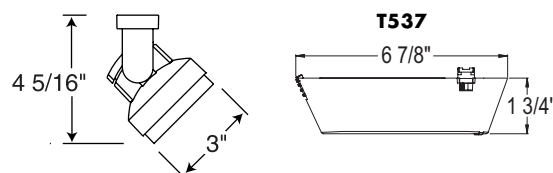

Catalog Number	Description	Finish	Lamp
T841 WH	Cylindra	White	50W MR16 max.
T841 BL	Cylindra	Black	50W MR16 max.
T841 SL	Cylindra	Silver	50W MR16 max.

ACCESSORIES

Cat. No.	Description	Cat. No.	Description
HCLBL 200	Hexagonal Cell Louver - Black	DIFF 200	Diffusion Lens
SNOOTBL 200	Snoot - Black	SOLITE 200	Uniformity Lens (Solite)
EYEBROWBL 200	Eye Brow - Black	PRISM 200	Prismatic Spread Lens
CGF 200	Color Glass Filters	LSPREAD 200	Linear Spread Lens
DGF 200	Dichroic Glass Filters	T74BL 175	Barn Doors - Black
DCCF 200	Dichroic Color Correction Filters	T58N¹	Monopoint Canopy
UVF 200	UV Filter		

See specification sheet [D1.2.2](#) for details. Other accessories can be found on specification sheet [D1.2.0](#).

Notes:

1 Add finish code to complete catalog number (Example: T58N WH).