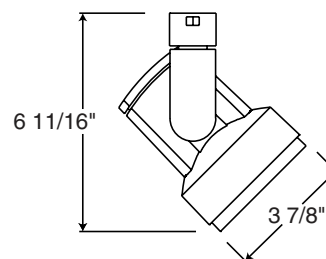

Accessory Holder Integral to fixture design • Die cast aluminum construction • Precision bayonet mounting • Accommodates up to two accessories simultaneously.

Aiming 360° horizontal coverage • 105° vertical aiming capability.

Labels UL • C-UL Listed • Union made • Assembled in U.S.A.

Specifications subject to change without notice.

Catalog Number	Description	Finish	Lamp
T844 WH	Cylindra w/Universal Trac Adapter	White	50W PAR20 max.
T844 BL	Cylindra w/Universal Trac Adapter	Black	50W PAR20 max.
T844 SL	Cylindra w/Universal Trac Adapter	Silver	50W PAR20 max.
T844 TEK WH	Cylindra w/TEK Trac Adapter	White	50W PAR20 max.
T844 TEK BL	Cylindra w/TEK Trac Adapter	Black	50W PAR20 max.
T844 TEK SL	Cylindra w/TEK Trac Adapter	Silver	50W PAR20 max.
T844 GTYPE WH	Cylindra w/G-Type Trac Adapter	White	50W PAR20 max.
T844 GTYPE BL	Cylindra w/G-Type Trac Adapter	Black	50W PAR20 max.
T844 GTYPE SL	Cylindra w/G-Type Trac Adapter	Silver	50W PAR20 max.
T844 HTYPE WH	Cylindra w/H-Type Trac Adapter	White	50W PAR20 max.
T844 HTYPE BL	Cylindra w/H-Type Trac Adapter	Black	50W PAR20 max.
T844 HTYPE SL	Cylindra w/H-Type Trac Adapter	Silver	50W PAR20 max.
T844 LTYPE WH	Cylindra w/L-Type Trac Adapter	White	50W PAR20 max.
T844 LTYPE BL	Cylindra w/L-Type Trac Adapter	Black	50W PAR20 max.
T844 LTYPE SL	Cylindra w/L-Type Trac Adapter	Silver	50W PAR20 max.

ACCESSORIES

Cat. No.	Description	Cat. No.	Description
HCLBL 275	Hexagonal Cell Louver - Black	DIFF 275	Diffusion Lens
CGF 275	Color Glass Filters	SOLITE 275	Uniformity Lens (Solite)
DGF 275	Dichroic Glass Filters	PRISM 275	Prismatic Spread Lens
DCCF 275	Dichroic Color Correction Filters	LSPREAD 275	Linear Spread Lens
UVF 275	UV Filter	T40N¹	Monopoint Canopy

See specification sheet [D1.2.2](#) for details. Other accessories can be found on specification sheet [D1.2.0](#).

Notes:

¹ Add finish code to complete catalog number (Example: T40N WH).

ConTech is a registered trademark of ConTech Lighting.