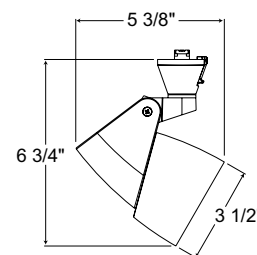

Catalog Number	Description	Finish	Lamp
T852 WH	Facet w/Universal Trac Adapter	White	50W PAR20 max.
T852 BL	Facet w/Universal Trac Adapter	Black	50W PAR20 max.

ACCESSORIES

Cat. No.	Description
T40N¹	Monopoint Canopy

Other accessories can be found on specification sheet [D1.2.0](#).

Notes:

1 Add finish code to complete catalog number (Example: T40N WH).