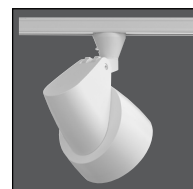

Facet's sweeping lines, arresting angles, and a brilliant lack of symmetry result in a totally unexpected design. Its socket housing morphs into a stem that is uniquely horizontal in nature. Concealed wiring and sleek trac adapter complete the ultra-clean appearance. Facet's sculpted form is as much a work of art as it is a trac fixture.

Facet uses high-quality, die cast aluminum construction and is available in attractive white and black finishes.

**Line Voltage PAR20**

**Construction** Die cast aluminum housing.

**Lamp** 120V, 50W maximum PAR20 medium base.

**Socket** Medium base porcelain with nickel plated copper screw shell.

**Juno Universal Trac Adapter** Compatible with Juno Trac-Master 1 or 2-circuit systems or Juno Trac-Lites system • Unique, attractive conical-elliptical shaped trac adapter • Copper alloy contacts provide precise spring action - no arcing and will not take a set • True, positive electrical ground • On/off switch included • Patented embossed polarity arrows on bottom of adapter • Spring-loaded positive latch with embossed polarity arrows secures trac light to trac • Two-position power contact provided for two-circuit application.