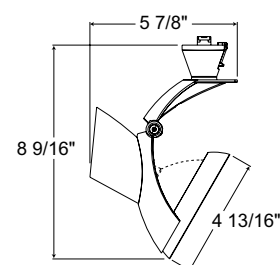

Juno Universal Trac Adapter Compatible with Juno Trac-Master 1 or 2-circuit systems or Juno Trac-Lites system • Unique, attractive conical-elliptical shaped trac adapter • Copper alloy contacts provide precise spring action – no arcing and will not take a set • True, positive electrical ground • Spring-loaded positive latch with embossed polarity arrow secures trac light to trac • “Pull-up” contact to up position for two-circuit application • Polarity indicator embossed on copper contact.

Alternate TEK Trac Adapter Compatible with Juno TEK trac system • System specific and assembled to trac fixture • Integrally polarized construction to prevent reverse installation – only allows insertion in proper orientation • Rotary circuit selector enables simple switching between circuits • Integral on/off switch enables individual fixtures to be switched for servicing.

Aiming 360° horizontal rotation • 90° vertical aiming capability.

Labels UL and C-UL Listed.

Specifications subject to change without notice.

Catalog Number	Description	Finish	Lamp
T863 WH	Mamba w/Universal Trac Adapter	White	75W PAR30 max.
T863 BL	Mamba w/Universal Trac Adapter	Black	75W PAR30 max.
T863 SL	Mamba w/Universal Trac Adapter	Silver	75W PAR30 max.
T863 TEK WH	Mamba w/TEK Trac Adapter	White	75W PAR30 max.
T863 TEK BL	Mamba w/TEK Trac Adapter	Black	75W PAR30 max.
T863 TEK SL	Mamba w/TEK Trac Adapter	Silver	75W PAR30 max.