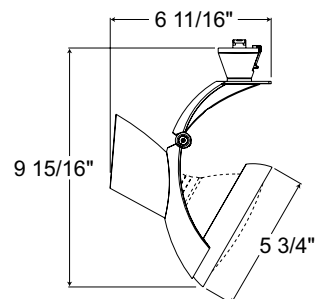

TRAC-MASTER®

Avant Garde

MAMBA® SERIES

T860, T863 and T868

Line Voltage PAR38

Construction Die cast aluminum housing.

Lamp 120V, 150W maximum PAR38 medium base.

Socket Medium base porcelain with nickel plated copper screw shell.

Juno Universal Trac Adapter Compatible with Juno Trac-Master 1 or 2-circuit systems or Juno Trac-Lites system • Unique, attractive conical-elliptical shaped trac adapter • Copper alloy contacts provide precise spring action – no arcing and will not take a set • True, positive electrical ground • Spring-loaded positive latch with embossed polarity arrow secures trac light to trac • “Pull-up” contact to up position for two-circuit application • Polarity indicator embossed on copper contact.

Alternate TEK Trac Adapter Compatible with Juno TEK trac system • System specific and assembled to trac fixture • Integrally polarized construction to prevent reverse installation – only allows insertion in proper orientation • Rotary circuit selector enables simple switching between circuits • Integral on/off switch enables individual fixtures to be switched for servicing.

Aiming 360° horizontal rotation • 90° vertical aiming capability.

Labels UL and C-UL Listed.

Specifications subject to change without notice.

Catalog Number	Description	Finish	Lamp
T868 WH	Mamba w/Universal Trac Adapter	White	150W PAR38 max.
T868 BL	Mamba w/Universal Trac Adapter	Black	150W PAR38 max.
T868 SL	Mamba w/Universal Trac Adapter	Silver	150W PAR38 max.
T868 TEK WH	Mamba w/TEK Trac Adapter	White	150W PAR38 max.
T868 TEK BL	Mamba w/TEK Trac Adapter	Black	150W PAR38 max.
T868 TEK SL	Mamba w/TEK Trac Adapter	Silver	150W PAR38 max.