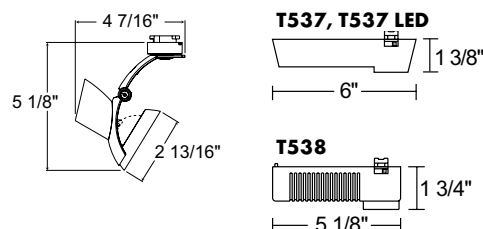

MAMBA® SERIES

T860, T863 and T868

Project: _____

Fixture Type: _____

Location: _____

Contact/Phone: _____

PRODUCT DESCRIPTION

Mamba is a strikingly original, front loading gimbal-ring design. Its gracefully curved and tapered elements flow into a gimbal ring that appears to float, while the gently scooped socket housing reinforces a concave/convex theme. Concealed wiring and sleek trac adapter create an ultra-clean appearance.

Mamba uses high-quality, die-cast aluminum construction and is available in attractive white, black and silver finishes.

Low Voltage MR16

Construction Die cast aluminum housing.

Lamp 12V, 50W maximum MR16 GU5.3/GX5.3 bi-pin • Halogen lamps must be MR16CG type with integral lens (cover glass).

Socket Ceramic bi-pin.

Transformer Must be ordered separately • Compatible with T537 or T538 12V electronic transformer for halogen lamps (D1.2.1) • Compatible with T537 LED universal 12V electronic transformer for LED or halogen lamps (D1.2.5) • Compatible with T539 12V electronic transformer for halogen lamps (D1.2.0) • Compatible with T543 12V magnetic transformer for LED or halogen lamps (D1.2.0).

Labels UL and C-UL Listed.

Specifications subject to change without notice.

Catalog Number	Finish	Lamp
T860 WH	White	50W MR16 max. (halogen must use MR16CG type)
T860 BL	Black	50W MR16 max. (halogen must use MR16CG type)
T860 SL	Silver	50W MR16 max. (halogen must use MR16CG type)