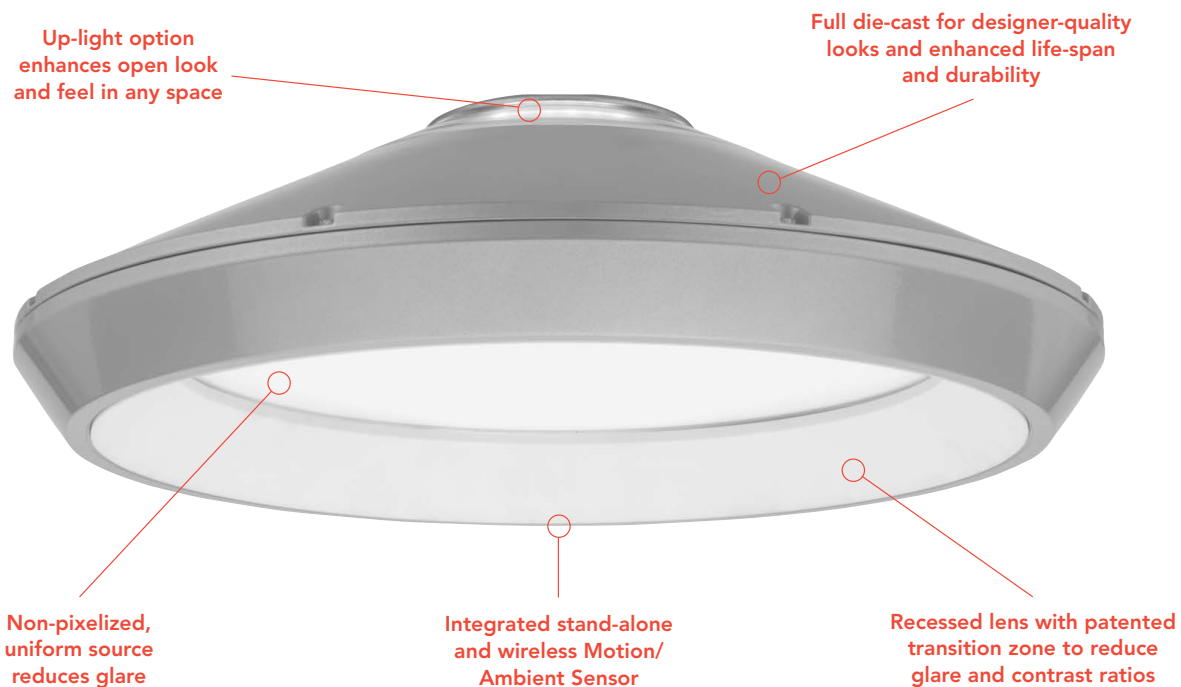

VCVL LED

Visually Comfortable Versatile Luminaire

VCVL LED							
	P1	P2	P3	P4	P5	P6	P7
Lumens (4000K T5M)	3,856	4,928	6,253	7,958	10,970	13,856	16,691
Watts	27W	34W	43W	56W	82W	108W	124W
LPW	145	145	144	141	134	129	135