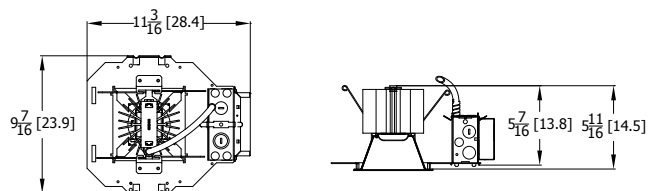

All values are design or typical values, measured under laboratory conditions at 25 °C.

Specifications subject to change without notice.

Dimensions

LDN6 500-1500 LUMEN

Aperture: 6-1/4 (15.9)
Ceiling Opening: 7-1/8 (18.1)
Overlap trim: 7-1/2 (19.1)

LDN6 2000 LUMEN

Aperture: 6-1/4 (15.9)
Ceiling Opening: 7-1/8 (18.1)
Overlap trim: 7-1/2 (19.1)

LDN4 500-1500 LUMEN

Aperture: 4-5/16 (11)
Ceiling Opening: 5-1/8 (13)
Overlap trim: 5-7/16 (13.8)

LDN4 2000 LUMEN

Aperture: 4-5/16 (11) Square
Ceiling Opening: 5-1/8 (13) Square
Overlap trim: 5-7/16 (13.8) Square

All dimensions are inches (centimeters) unless otherwise indicated.