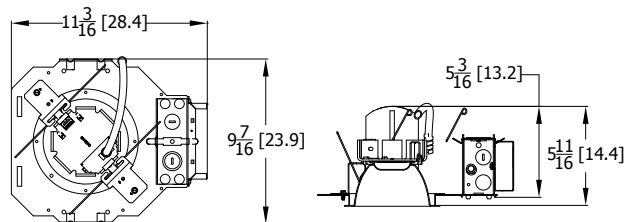

All values are design or typical values, measured under laboratory conditions at 25 °C.

Specifications subject to change without notice.

Dimensions

LDN6 500-1500 LUMEN

Aperture: 6-1/4 (15.9)
Ceiling Opening: 7-1/8 (18.1)
Overlap trim: 7-1/2 (19.1)

LDN6 2000 LUMEN

Aperture: 6-1/4 (15.9)
Ceiling Opening: 7-1/8 (18.1)
Overlap trim: 7-1/2 (19.1)

LDN4 500-1500 LUMEN

Aperture: 4-5/16 (11)
Ceiling Opening: 5-1/8 (13)
Overlap trim: 5-7/16 (13.8)

LDN4 2000 LUMEN

Aperture: 4-5/16 (11) Square
Ceiling Opening: 5-1/8 (13) Square
Overlap trim: 5-7/16 (13.8) Square

All dimensions are inches (centimeters) unless otherwise indicated.