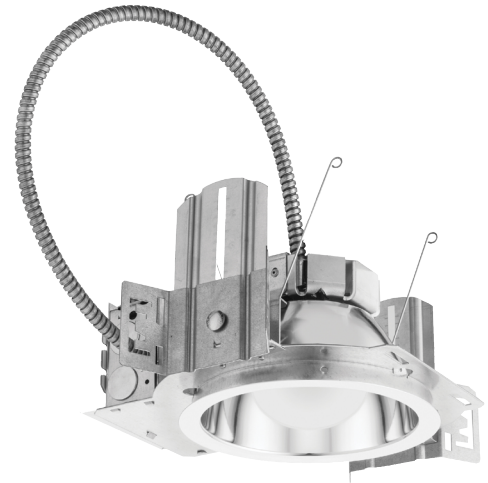

Catalog Number
Notes
Type

Contractor Select™

Lithonia LDN

LED Commercial Downlight

LDN 6" downlights are the most cost-effective general illumination solutions for commercial-grade downlight applications. The LDN4 and LDN6 designs allow for a quiet, glare-free ceiling without compromising on efficacy.

FEATURES:

- 55° cutoff
- 80-90 Lumens/Watt
- 1.0 Spacing/Mounting Height ratio
- Open wallwash kicker also available
- MVOLT (120-277V) 0-10V 10% dimming
- Available in 1000lm, 1500lm, or 2000lm

Catalog Number	UPC	Description	Replaces Up To	Lumens	Input Watts	CCT	CRI	Voltage	Pallet qty.
LDN6 35/10 MVOLT GZ10 HSG	00193048377323	6" New Construction Non-IC LED Housing, 1000lm, 10% 0-10V dimming	26W CFL	1,000	11W	3500K	80	120-277	84
LDN6 35/15 MVOLT GZ10 HSG	00193048375787	6" New Construction Non-IC LED Housing, 1500lm, 10% 0-10V dimming	32W CFL	1,500	18W	3500K	80	120-277	84
LDN6 35/20 MVOLT GZ10 HSG	00193048380026	6" New Construction Non-IC LED Housing, 2000lm, 10% 0-10V dimming	42W CFL	2,000	22W	3500K	80	120-277	84
LDN4 35/10 MVOLT GZ10 HSG	00193048378481	4" New Construction Non-IC LED Housing, 1000lm, 10% 0-10V dimming	26W CFL	1,000	11W	3500K	80	120-277	84
LDN4 35/15 MVOLT GZ10 HSG	00193048372816	4" New Construction Non-IC LED Housing, 1500lm, 10% 0-10V dimming	32W CFL	1,500	18W	3500K	80	120-277	84
LDN4 35/20 MVOLT GZ10 HSG	00193048377873	4" New Construction Non-IC LED Housing, 2000lm, 10% 0-10V dimming	42W CFL	2,000	22W	3500K	80	120-277	84
L06AR LSS TRIM	00745972691619	6" Open reflector with clear, semi-specular finish							180
LW6AR LSS TRIM	00190887157093	6" Open wallwash with clear, semi-specular finish							180
L04AR LSS TRIM	00745972691343	4" Open reflector with clear, semi-specular finish							180
LW4AR LSS TRIM	00190887165678	4" Open wallwash with clear, semi-specular finish							180