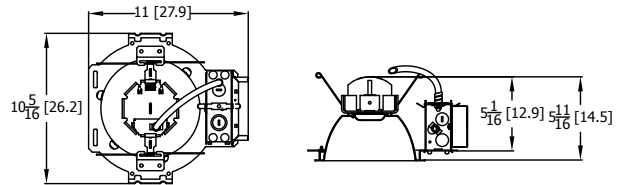

All values are design or typical values, measured under laboratory conditions at 25 °C.

Specifications subject to change without notice.

Dimensions

LDN6 500-1500 LUMEN

Aperture: 6-1/4 (15.9)
Ceiling Opening: 7-1/8 (18.1)
Overlap trim: 7-1/2 (19.1)