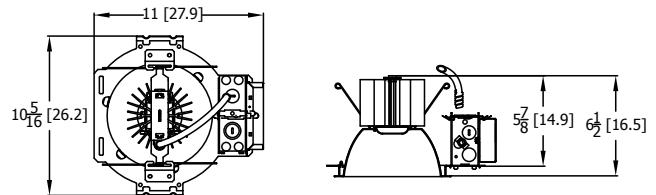

All values are design or typical values, measured under laboratory conditions at 25 °C.

Specifications subject to change without notice.

Dimensions

LDN6 500-1500 LUMEN

Aperture: 6-1/4 (15.9)
Ceiling Opening: 7-1/8 (18.1)
Overlap trim: 7-1/2 (19.1)

LDN6 2000 LUMEN

Aperture: 6-1/4 (15.9)
Ceiling Opening: 7-1/8 (18.1)
Overlap trim: 7-1/2 (19.1)

LDN4 500-1500 LUMEN

Aperture: 4-5/16 (11)
Ceiling Opening: 5-1/8 (13)
Overlap trim: 5-7/16 (13.8)

LDN4 2000 LUMEN

Aperture: 4-5/16 (11) Square
Ceiling Opening: 5-1/8 (13) Square
Overlap trim: 5-7/16 (13.8) Square

All dimensions are inches (centimeters) unless otherwise indicated.